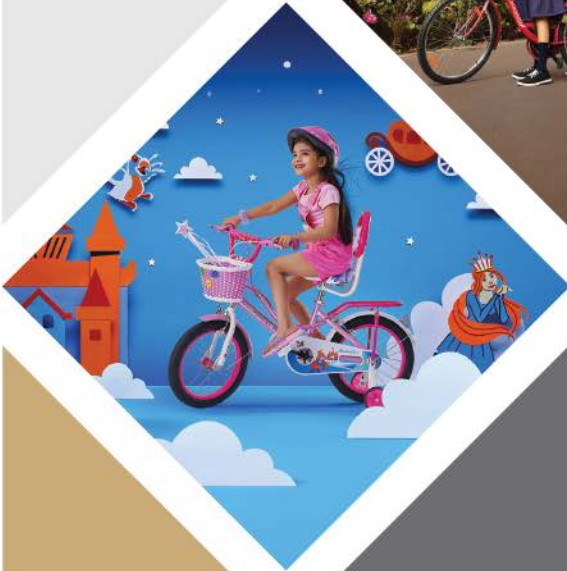

COMMANDER C/B LADIES

Colours

■ Black

FRAME HEIGHT: 22T & 24T | WHEEL SIZE: 28T

- Durable frame with Curved bar
- 13G spokes
- 32/40 Hub
- Comfortable saddle
- Heavy duty pedal with anti-rotation support
- Quarter chain cover
- Premium Nylon tyres